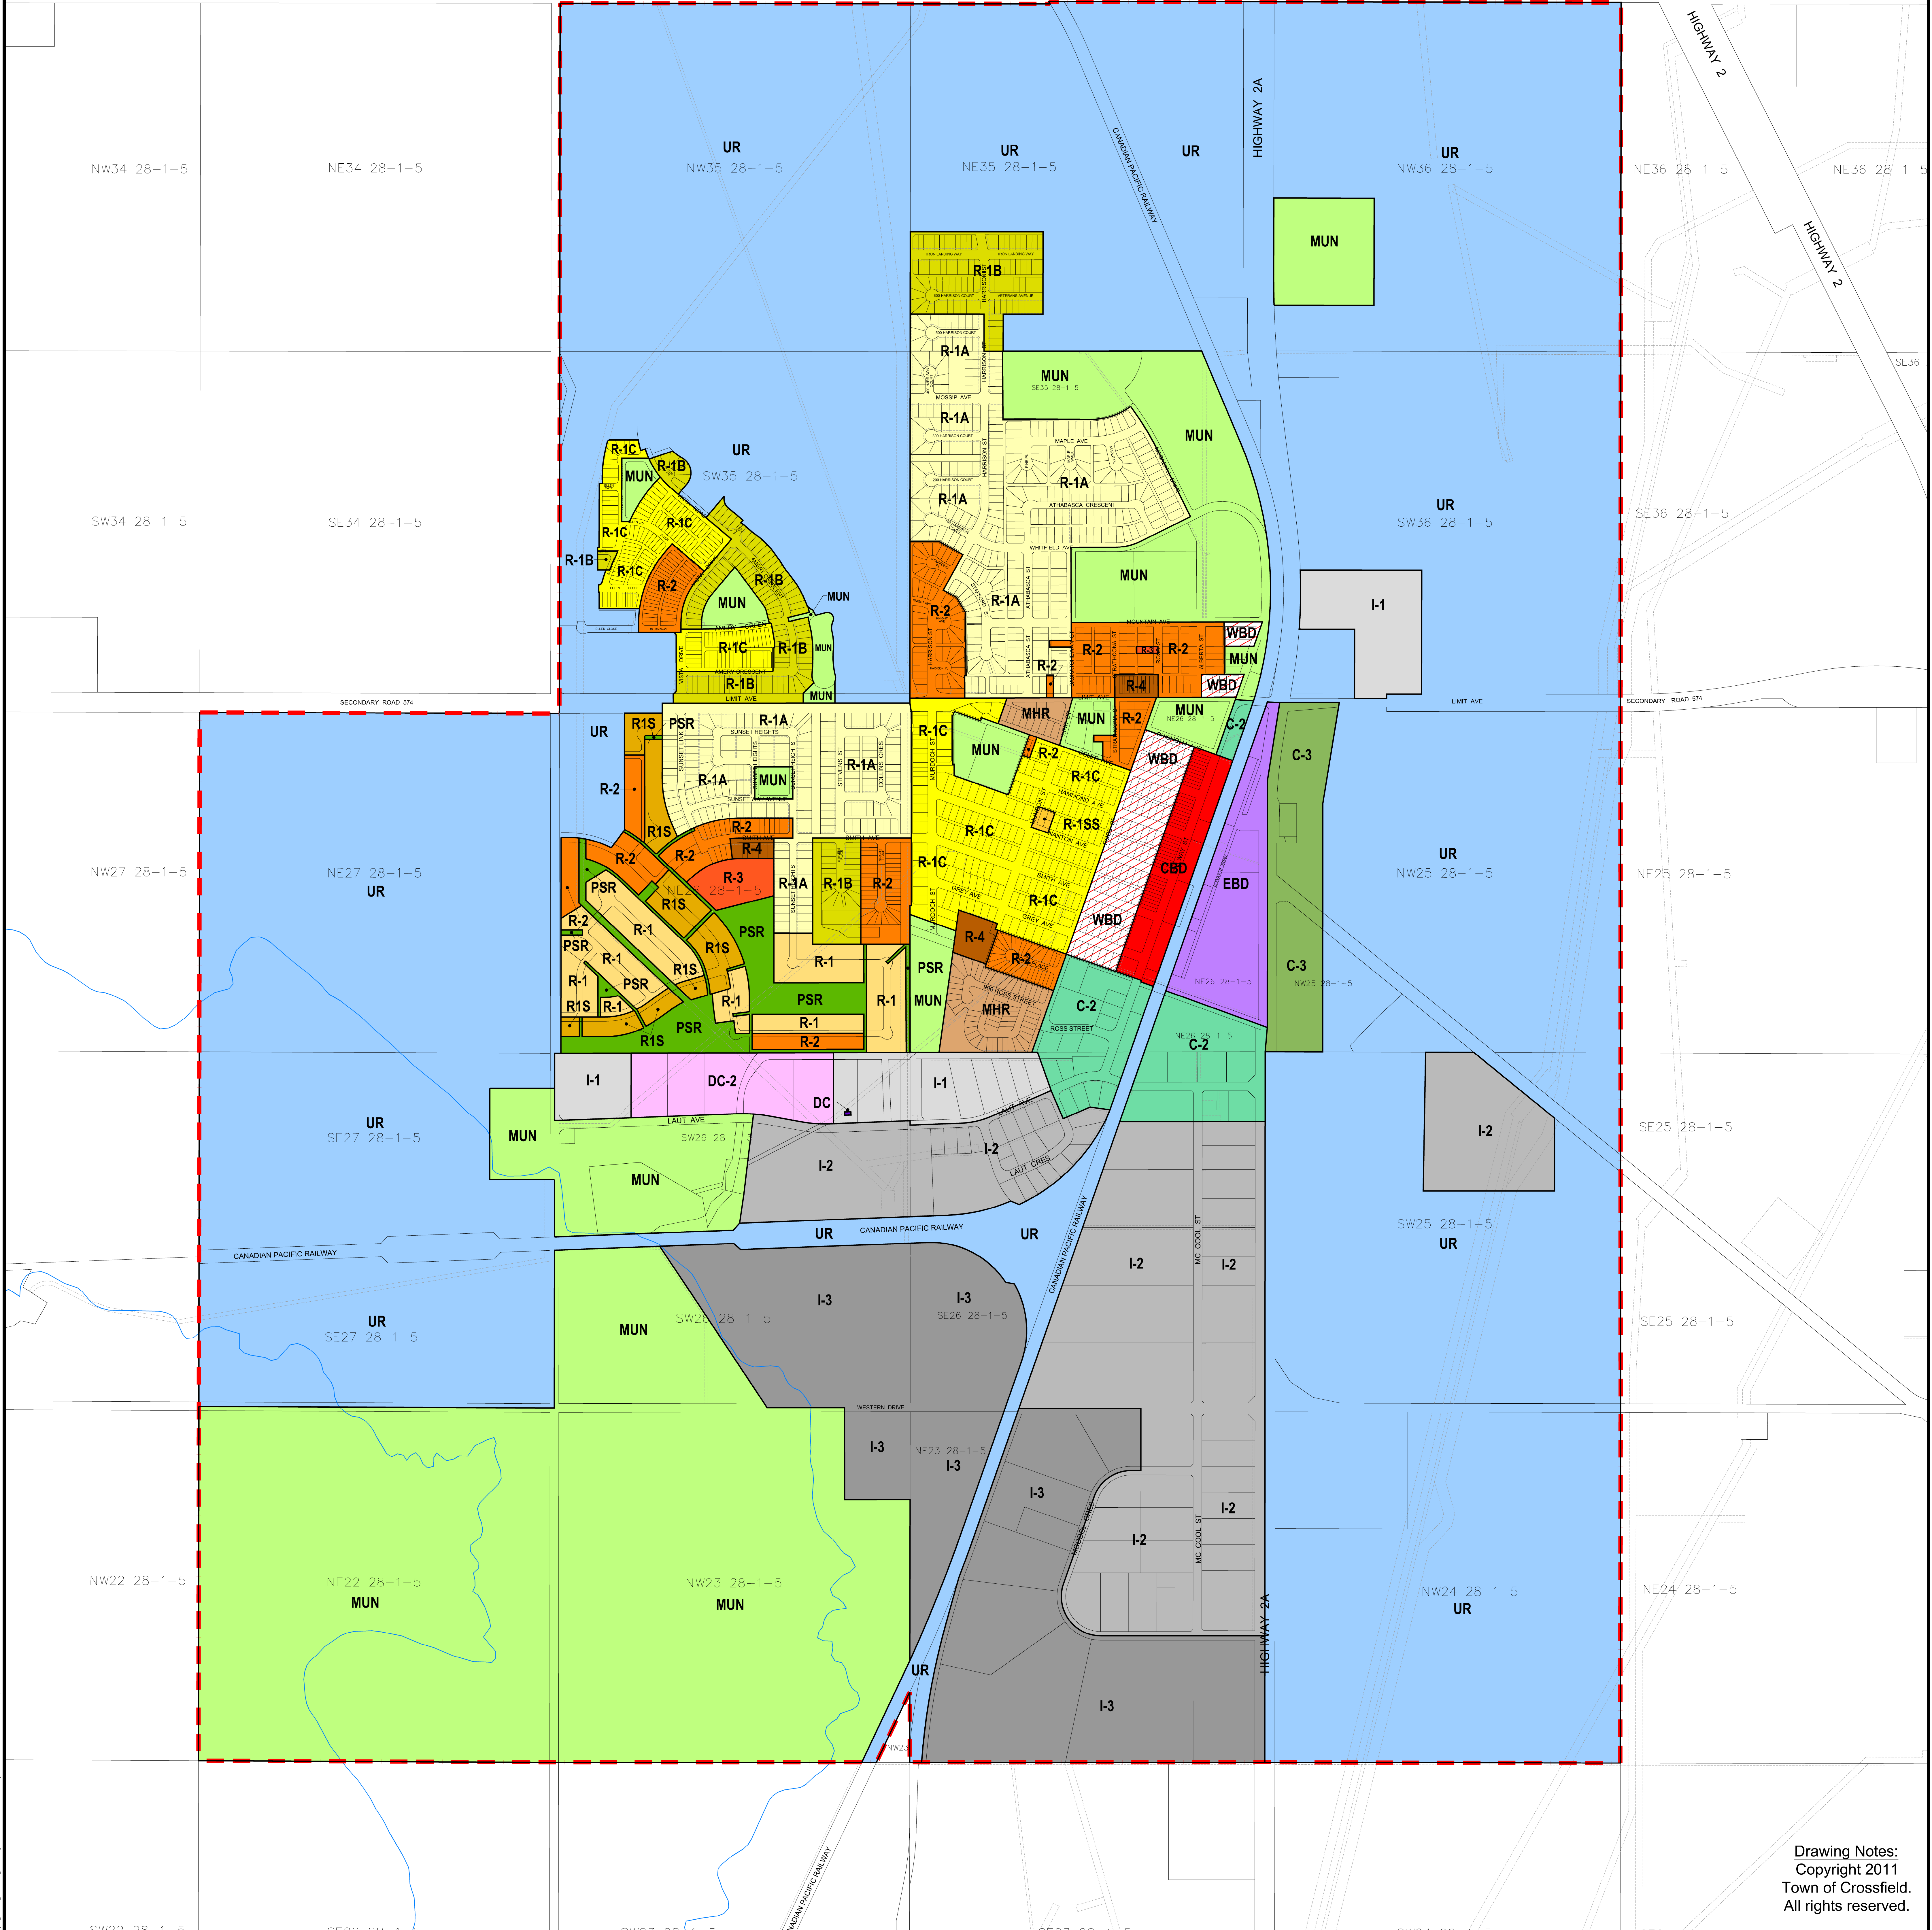

# Town of Crossfield Land Use Map

Date Updated: September 21, 2018

## LAND USE DISTRICTS

Residential - Single Detached District.....R-1		Elevator Road Business District.....EBD	
Residential - Single Detached Large Lot District.....R-1A		Neighbourhood Commercial District.....C-1	
Residential - Single Detached Medium Lot District.....R-1B		Gateway and Entrance Business District.....C-2	
Residential - Single Detached Small Lot District.....R-1C		Greenfield Commercial District.....C-3	
Residential - Single Detached Special District.....R-1S		Light Industrial and Commercial District.....I-1	
Residential - Single Dwelling Secondary Suite and Carriage House District.....R-1SS		Medium Industrial District.....I-2	
Residential - Two Dwelling District.....R-2		Heavy Industrial District.....I-3	
Residential - Townhouse District.....R-3		Municipal and Institutional District.....MUN	
Residential - Apartment District.....R-4		Public Service Right of Way District.....PSR	
Residential - Manufactured Home District.....MHR		Urban Reserve District.....UR	
Central Business District.....CBD		Direct Control District.....DC	
West Downtown Business District.....WBD		Direct Control District.....DC-2	
		Town Boundary	

Drawing Notes:  
Copyright 2011  
Town of Crossfield.  
All rights reserved.