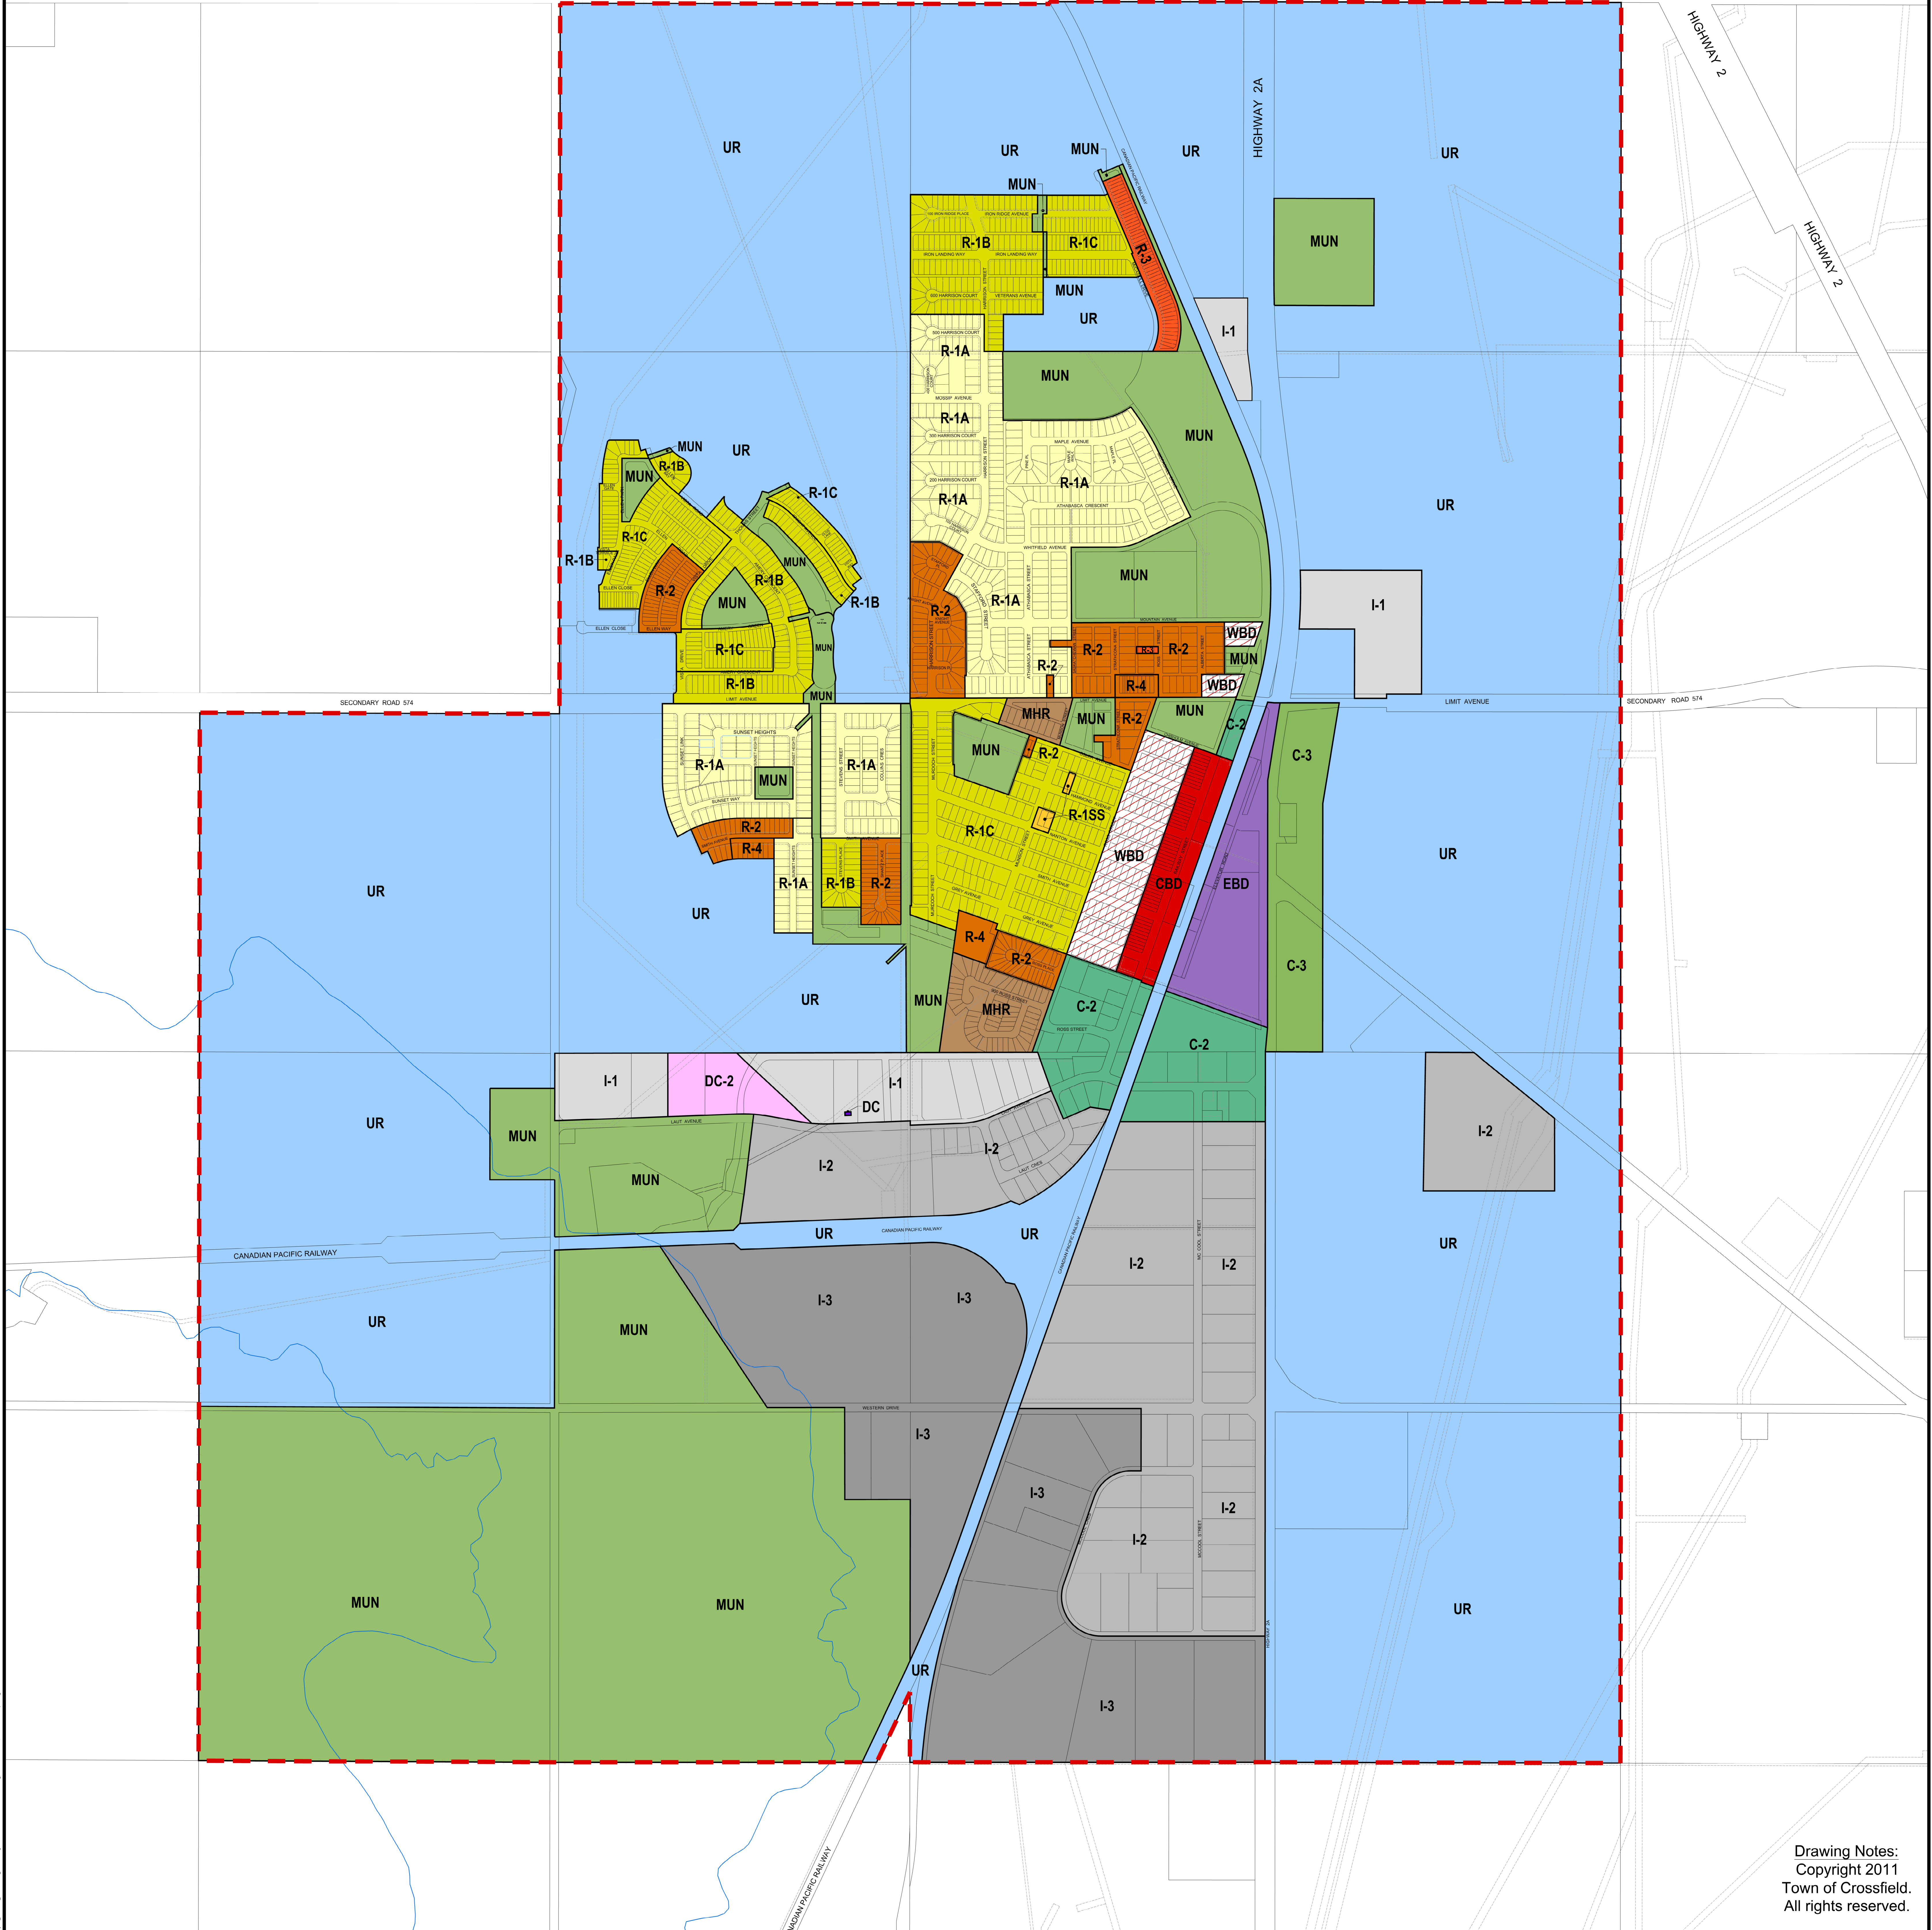

Town of Crossfield Land Use Map

Date Updated: April 9, 2024

LAND USE DISTRICTS

Residential - Single Detached District.....R-1		Elevator Road Business District.....EBD	
Residential - Single Detached Large Lot District.....R-1A		Neighbourhood Commercial District.....C-1	
Residential - Single Detached Medium Lot District.....R-1B		Gateway and Entrance Business District.....C-2	
Residential - Single Detached Small Lot District.....R-1C		Greenfield Commercial District.....C-3	
Residential - Single Detached Special District.....R-1S		Light Industrial and Commercial District.....I-1	
Residential - Single Dwelling Secondary Suite and Carriage House District.....R-1SS		Medium Industrial District.....I-2	
Residential - Two Dwelling District.....R-2		Heavy Industrial District.....I-3	
Residential - Townhouse District.....R-3		Municipal and Institutional District.....MUN	
Residential - Apartment District.....R-4		Urban Reserve District.....UR	
Residential - Manufactured Home District.....MHR		Direct Control District.....DC	
Central Business District.....CBD		Direct Control District.....DC-2	
West Downtown Business District.....WBD		Town Boundary	

Drawing Notes:
Copyright 2011
Town of Crossfield.
All rights reserved.